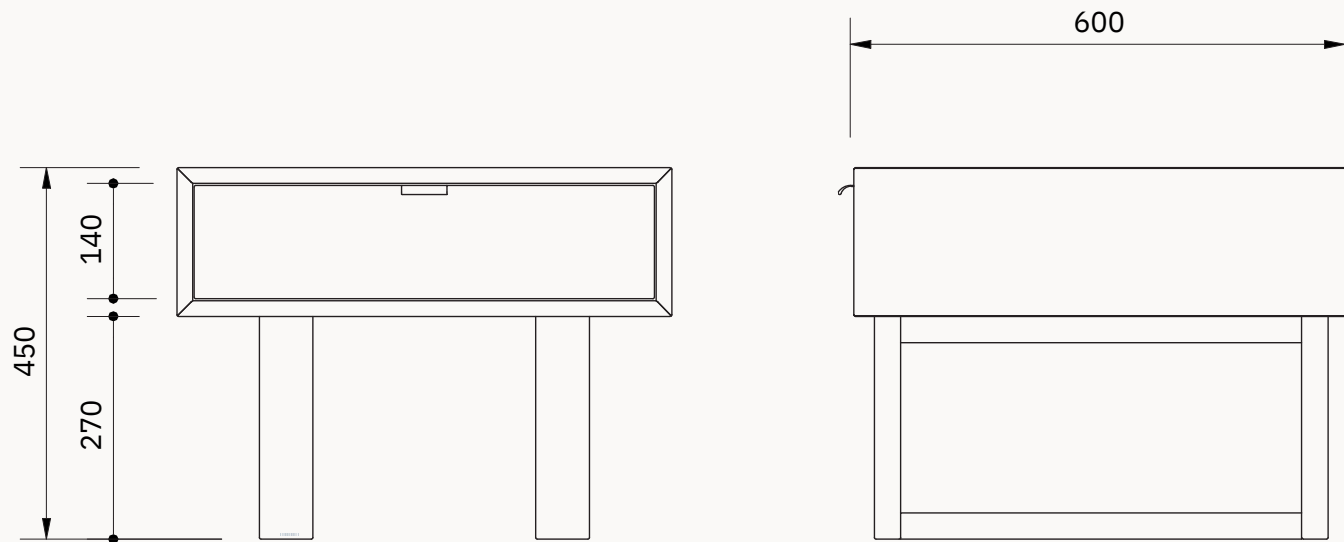

TV Unit
Dimensions
1800 x 450 x 550

Console
Dimensions
1200 x 400 x 760

Buffet
Dimensions
2200 x 450 x 780

Dining Table
Dimensions
2100 x 1050 x 770

Buffet
Dimensions
1800 x 450 x 780

Dining Table
Dimensions
2400 x 1200 x 770

Lamp Table
Dimensions
600 x 600 x 450

MARRI

loungely

www.loungely.com.au

loungely

www.loungely.com.au

TV UNIT
Myall Dining Collection

DIMENSIONS

lougely

www.lougely.com.au

BUFFET
Myall Dining Collection

DIMENSIONS

lougely

www.lougely.com.au

LAMP TABLE
Myall Dining Collection

DDIMIMENENSSIOIONNSS

COFFEE TABLE
Myall Dining Collection

DIMENSIONS

CONSOLE

Myall Dining Collection

DIMENSIONS

lougely

www.lougely.com.au

DINING TABLE