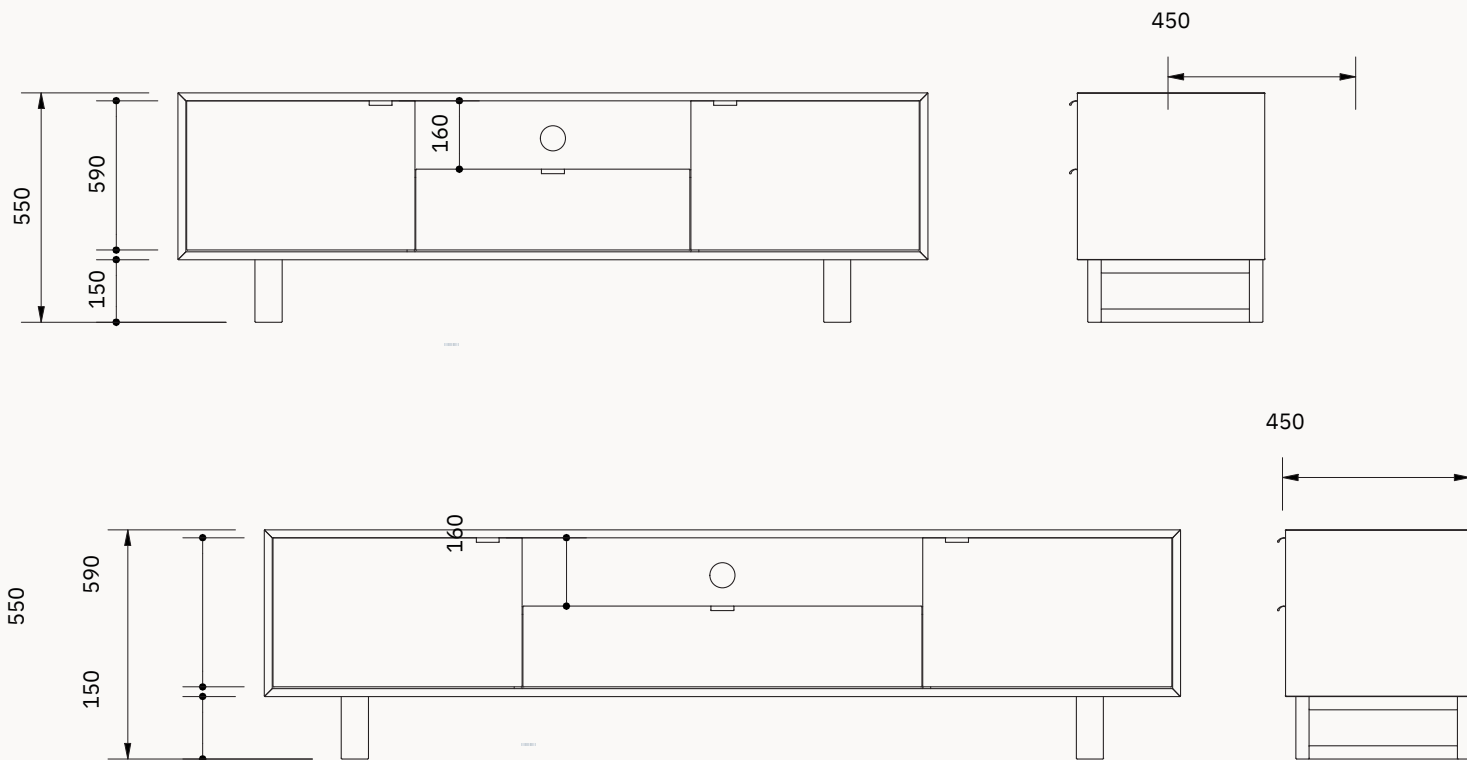

TV Unit
Dimensions
1800 x 450 x 550

Console
Dimensions
1200 x 400 x 760

Buffet
Dimensions
2200 x 450 x 780

Dining Table
Dimensions
2100 x 1050 x 770

Buffet
Dimensions
1800 x 450 x 780

Dining Table
Dimensions
2400 x 1200 x 770

Lamp Table
Dimensions
600 x 600 x 450

MARRI

loungely

www.loungely.com.au

loungely

www.loungely.com.au

TV UNIT
Myall Dining Collection

DIMENSIONS

lougely

www.lougely.com.au

BUFFET
Myall Dining Collection

DIMENSIONS

lougely

www.lougely.com.au

LAMP TABLE
Myall Dining Collection

DDIMIMENENSSIOIONNSS

COFFEE TABLE
Myall Dining Collection

DIMENSIONS

CONSOLE

Myall Dining Collection

DIMENSIONS

lougely

www.lougely.com.au

DINING TABLE