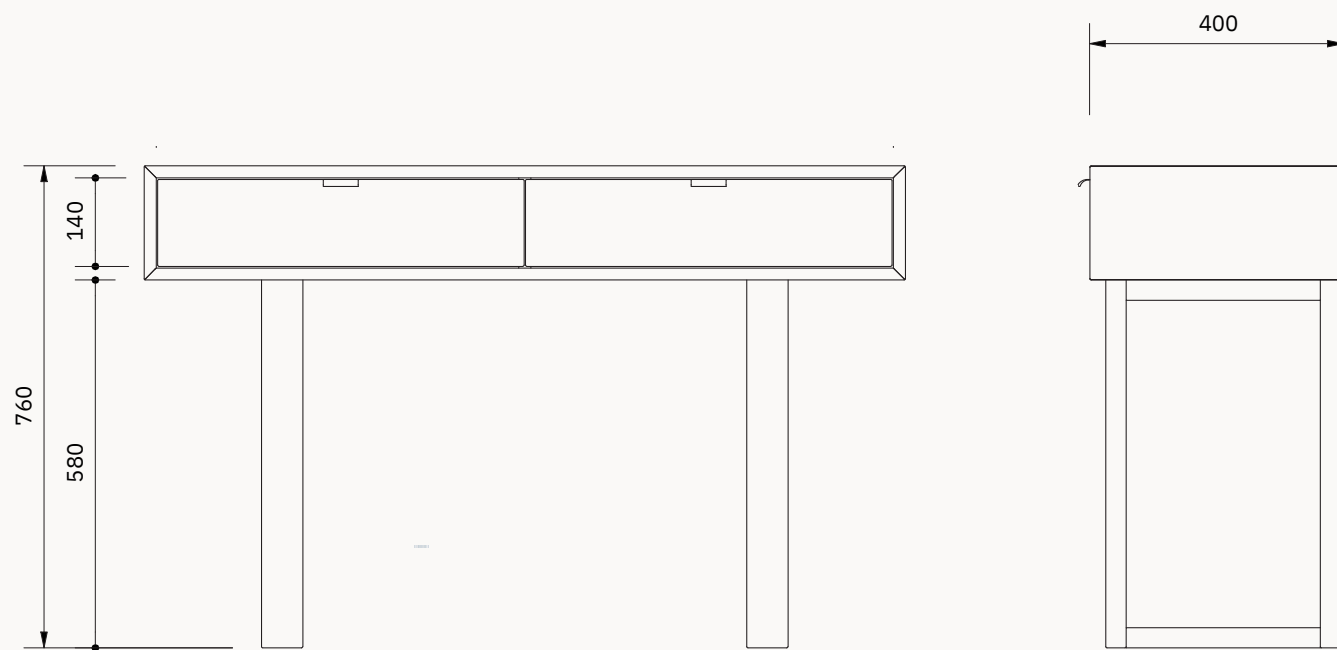

TV Unit
Dimensions
1800 x 450 x 550

Console
Dimensions
1200 x 400 x 760

Buffet
Dimensions
2200 x 450 x 780

Dining Table
Dimensions
2100 x 1050 x 770

Buffet
Dimensions
1800 x 450 x 780

Dining Table
Dimensions
2400 x 1200 x 770

Lamp Table
Dimensions
600 x 600 x 450

MARRI

loungely

www.loungely.com.au

loungely

www.loungely.com.au

TV UNIT
Myall Dining Collection

DIMENSIONS

COFFEE TABLE
Myall Dining Collection

DIMENSIONS

CONSOLE

Myall Dining Collection

DIMENSIONS

lougely

www.lougely.com.au

DINING TABLE

Myall Dining Collection

DIMENSIONS

lougely

www.lougely.com.au

Pricing — Ex Warehouse

Myall Dining Collection

Dining Table 2100

Buffet 1800