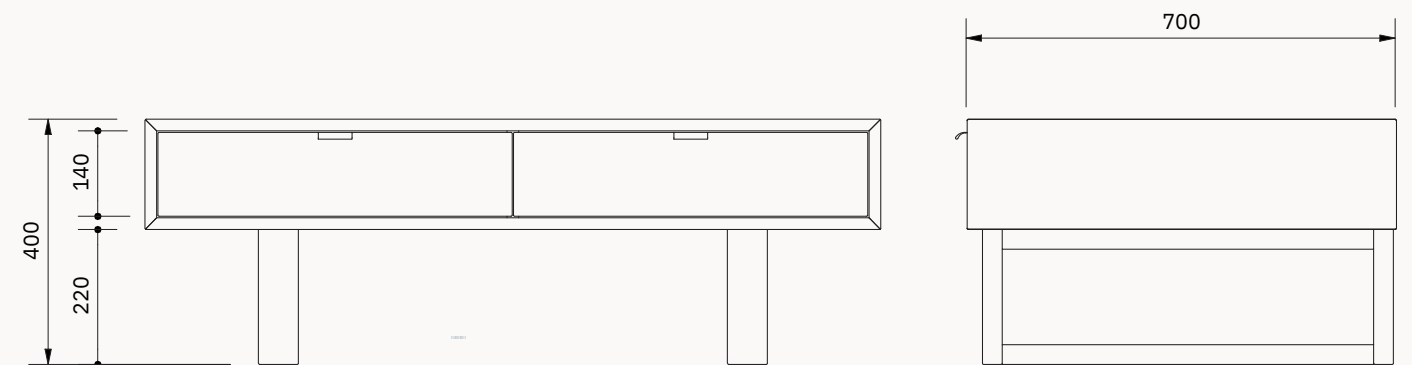

Lamp Table
Dimensions
600 x 600 x 450

MARRI

loungely

www.loungely.com.au

loungely

www.loungely.com.au

TV UNIT
Myall Dining Collection

DIMENSIONS

lougely

www.lougely.com.au

BUFFET
Myall Dining Collection

DIMENSIONS

lougely

www.lougely.com.au

LAMP TABLE
Myall Dining Collection

DDIMIMENENSSIOIONNSS

COFFEE TABLE
Myall Dining Collection

DIMENSIONS

CONSOLE

Myall Dining Collection

DIMENSIONS

lougely

www.lougely.com.au

DINING TABLE

Myall Dining Collection

DIMENSIONS

lougely

www.lougely.com.au

Pricing — Ex Warehouse

Myall Dining Collection

Dining Table 2100

Buffet 1800