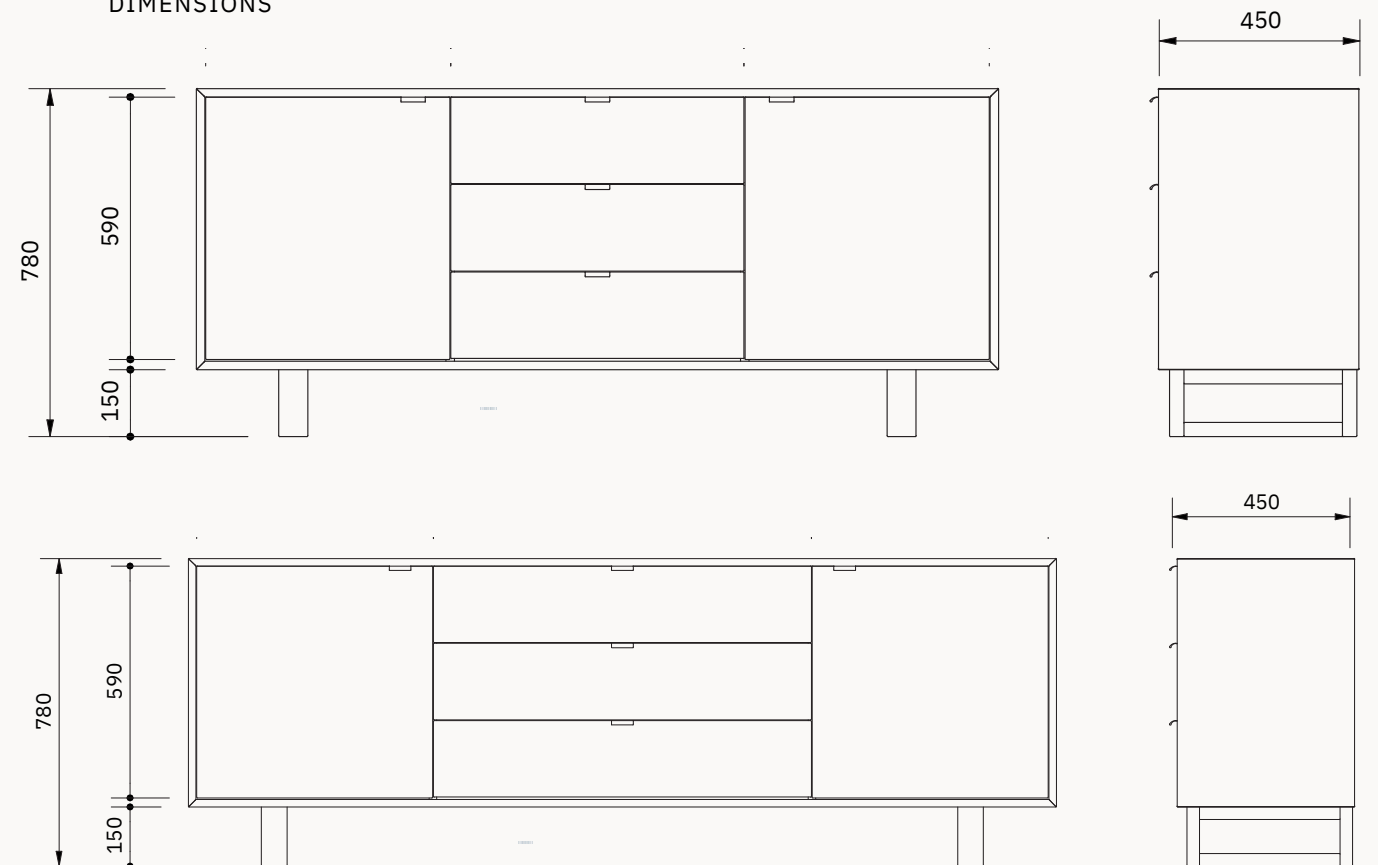

DIMENSIONS

lougely

www.lougely.com.au