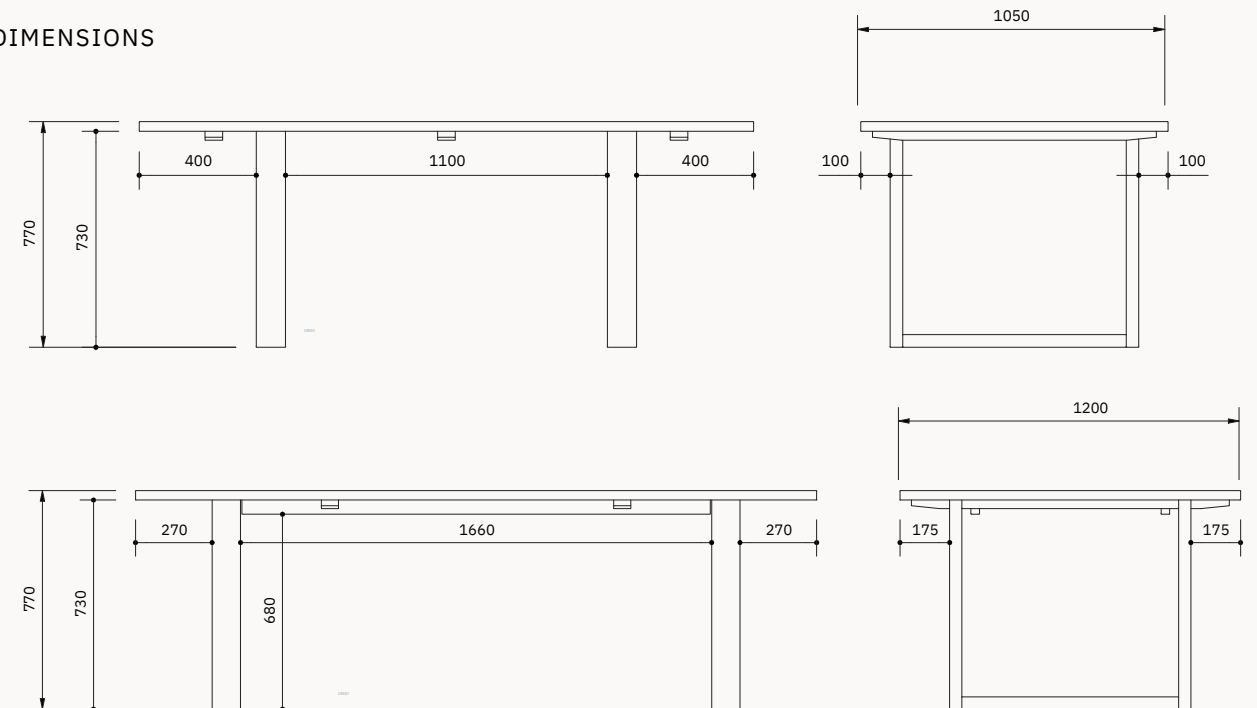

TV Unit
Dimensions
1800 x 450 x 550

Console
Dimensions
1200 x 400 x 760

Buffet
Dimensions
2200 x 450 x 780

Dining Table
Dimensions
2100 x 1050 x 770

Buffet
Dimensions
1800 x 450 x 780

Dining Table
Dimensions
2400 x 1200 x 770

Lamp Table
Dimensions
600 x 600 x 450

MARRI

loungely

www.loungely.com.au

loungely

www.loungely.com.au

TV UNIT
Myall Dining Collection

DIMENSIONS

COFFEE TABLE
Myall Dining Collection

DIMENSIONS

CONSOLE

Myall Dining Collection

DIMENSIONS

lougely

www.lougely.com.au

DINING TABLE

Myall Dining Collection

DIMENSIONS

lougely

www.lougely.com.au

Pricing — Ex Warehouse

Myall Dining Collection

Dining Table 2100

Buffet 1800