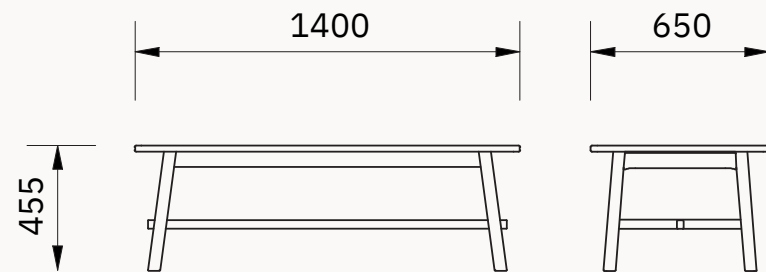

TV Unit
Dimensions
2200 x 480 x 580

Coffee Table
Dimensions
1400 x 650 x 455

TV Unit
Dimensions
1800 x 480 x 580

Console
Dimensions
1500 x 400 x 770

Buffet
Dimensions
2200 x 480 x 850

Console
Dimensions
2000 x 400 x 770

Buffet
Dimensions
1800 x 480 x 850

Dining Table
Dimensions
2000 x 1050 x 760

Lamp Table
Dimensions
600 x 600 x 500

Dining Table
Dimensions
2400 x 1050 x 760

Dining Table
Dimensions
2800 x 1100 x 760

SOLID MESSMATE

Jervis Dining Collection

DIMENSIONS

BUFFET

Jervis Dining Collection

DIMENSIONS

TV UNIT

Jervis Dining Collection

DIMENSIONS

COFFEE TABLE

Jervis Dining Collection

DIMENSIONS

LAMP TABLE

Jervis Dining Collection

DIMENSIONS

Pricing — Ex Warehouse

Jervis Dining Collection