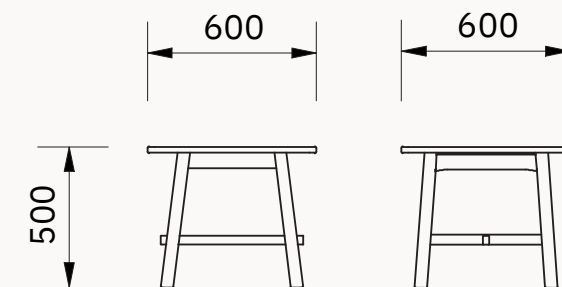

Jervis Dining Collection

DIMENSIONS

BUFFET

Jervis Dining Collection

DIMENSIONS

TV UNIT

Jervis Dining Collection

DIMENSIONS

COFFEE TABLE

Jervis Dining Collection

DIMENSIONS

LAMP TABLE

Jervis Dining Collection

DIMENSIONS

Pricing — Ex Warehouse

Jervis Dining Collection

Dining Table 2000

Dining Table 2400

Dining Table 2800

Buffet 1800

Buffet 2200

TV Unit 1800

TV Unit 2200

Hall Table 1500