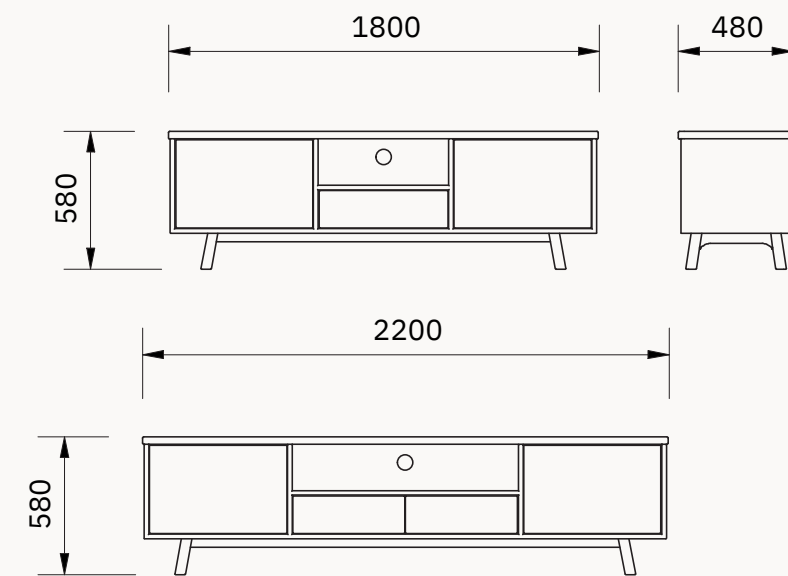

TV Unit
Dimensions
2200 x 480 x 580

Coffee Table
Dimensions
1400 x 650 x 455

TV Unit
Dimensions
1800 x 480 x 580

Console
Dimensions
1500 x 400 x 770

Buffet
Dimensions
2200 x 480 x 850

Console
Dimensions
2000 x 400 x 770

Buffet
Dimensions
1800 x 480 x 850

Dining Table
Dimensions
2000 x 1050 x 760

Lamp Table
Dimensions
600 x 600 x 500

Dining Table
Dimensions
2400 x 1050 x 760

Dining Table
Dimensions
2800 x 1100 x 760

SOLID MESSMATE

Jervis Dining Collection

DIMENSIONS

BUFFET

Jervis Dining Collection

DIMENSIONS

TV UNIT

Jervis Dining Collection

DIMENSIONS

COFFEE TABLE

Jervis Dining Collection

DIMENSIONS

LAMP TABLE

Jervis Dining Collection

DIMENSIONS

Pricing — Ex Warehouse

Jervis Dining Collection