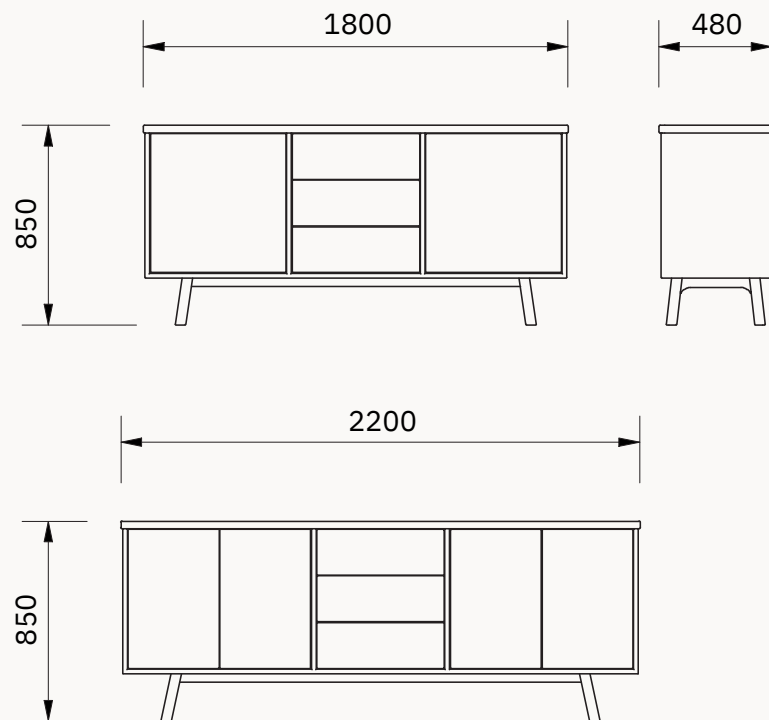

TV Unit
Dimensions
2200 x 480 x 580

Coffee Table
Dimensions
1400 x 650 x 455

TV Unit
Dimensions
1800 x 480 x 580

Console
Dimensions
1500 x 400 x 770

Buffet
Dimensions
2200 x 480 x 850

Console
Dimensions
2000 x 400 x 770

Buffet
Dimensions
1800 x 480 x 850

Dining Table
Dimensions
2000 x 1050 x 760

Lamp Table
Dimensions
600 x 600 x 500

Dining Table
Dimensions
2400 x 1050 x 760

Dining Table
Dimensions
2800 x 1100 x 760

SOLID MESSMATE

Jervis Dining Collection

DIMENSIONS

BUFFET

Jervis Dining Collection

DIMENSIONS

TV UNIT

Jervis Dining Collection

DIMENSIONS

COFFEE TABLE

Jervis Dining Collection

DIMENSIONS

LAMP TABLE

Jervis Dining Collection

DIMENSIONS

Pricing — Ex Warehouse

Jervis Dining Collection