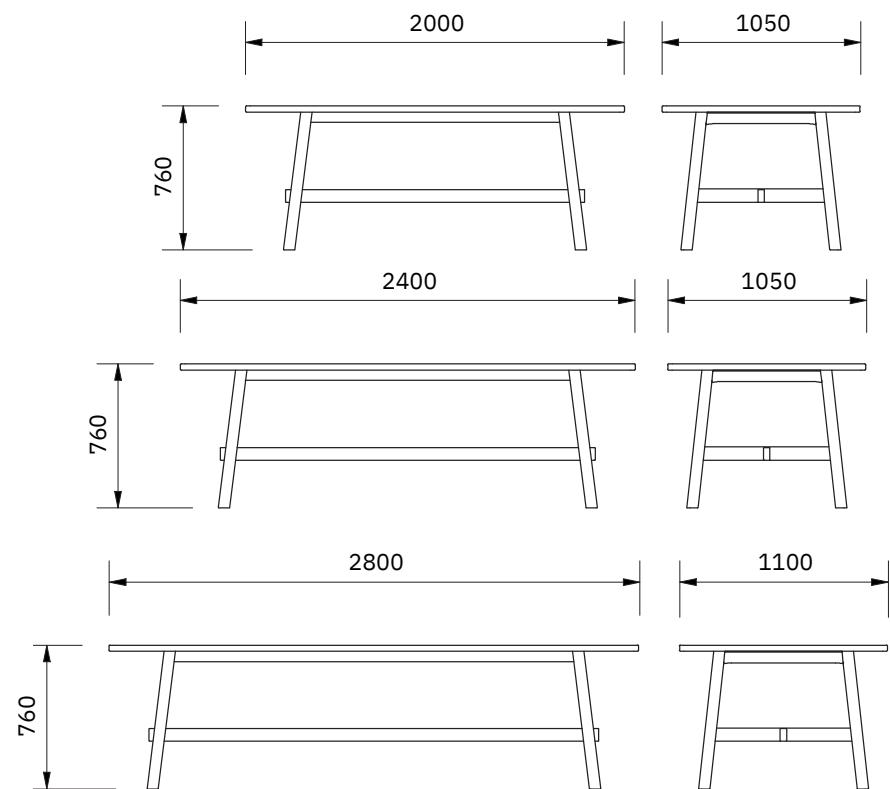

TV Unit
Dimensions
2200 x 480 x 580

Coffee Table
Dimensions
1400 x 650 x 455

TV Unit
Dimensions
1800 x 480 x 580

Console
Dimensions
1500 x 400 x 770

Buffet
Dimensions
2200 x 480 x 850

Console
Dimensions
2000 x 400 x 770

Buffet
Dimensions
1800 x 480 x 850

Dining Table
Dimensions
2000 x 1050 x 760

Lamp Table
Dimensions
600 x 600 x 500

Dining Table
Dimensions
2400 x 1050 x 760

Dining Table
Dimensions
2800 x 1100 x 760

SOLID MESSMATE

loungely

www.loungely.com.au

loungely

www.loungely.com.au

DINING TABLE

Jervis Dining Collection

DIMENSIONS

CONSOLE

Jervis Dining Collection

DIMENSIONS

BUFFET

Jervis Dining Collection

DIMENSIONS

TV UNIT

Jervis Dining Collection

DIMENSIONS