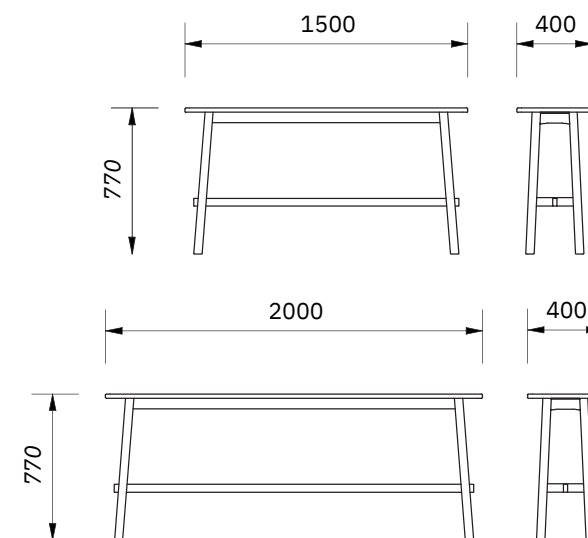

TV Unit
Dimensions
2200 x 480 x 580

Coffee Table
Dimensions
1400 x 650 x 455

TV Unit
Dimensions
1800 x 480 x 580

Console
Dimensions
1500 x 400 x 770

Buffet
Dimensions
2200 x 480 x 850

Console
Dimensions
2000 x 400 x 770

Buffet
Dimensions
1800 x 480 x 850

Dining Table
Dimensions
2000 x 1050 x 760

Lamp Table
Dimensions
600 x 600 x 500

Dining Table
Dimensions
2400 x 1050 x 760

Dining Table
Dimensions
2800 x 1100 x 760

SOLID MESSMATE

loungely

www.loungely.com.au

loungely

www.loungely.com.au

DINING TABLE

Jervis Dining Collection

DIMENSIONS

CONSOLE

Jervis Dining Collection

DIMENSIONS

BUFFET

Jervis Dining Collection

DIMENSIONS

TV UNIT

Jervis Dining Collection

DIMENSIONS