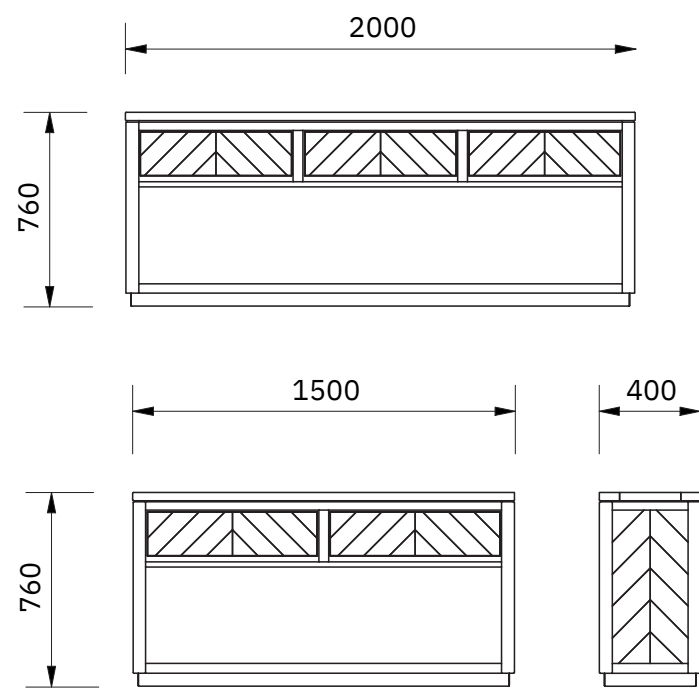

Console
Dimensions
500 x 500 x 500

Console
Dimensions
1600 x 450 x 760

Extension Dining
Tables
Dimensions
1800~2700 x
1200 x 765
2100~3000 x
1200 x 765

Dining Tables
Dimensions
2000 x 1050 x 765
2400 x 1050 x 765

loungely

www.loungely.com.au

DINING TABLE

Tasman Dining Collection

DIMENSIONS

loungely

www.loungely.com.au

BUFFET

Tasman Dining Collection

DIMENSIONS

loungely

www.loungely.com.au

TV UNIT

Tasman Dining Collection

DIMENSIONS

loungely

www.loungely.com.au

CONSOLE

Tasman Dining Collection

DIMENSIONS

loungely

www.loungely.com.au

loungely

www.loungely.com.au