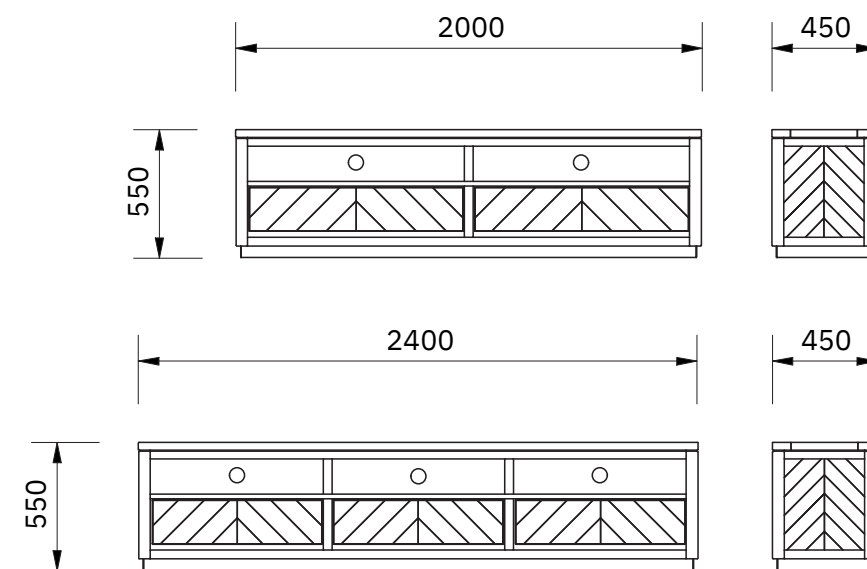

Console
Dimensions
500 x 500 x 500

Console
Dimensions
1600 x 450 x 760

Extension Dining
Tables
Dimensions
1800~2700 x
1200 x 765
2100~3000 x
1200 x 765

Dining Tables
Dimensions
2000 x 1050 x 765
2400 x 1050 x 765

Tasman Dining Collection

DIMENSIONS

loungely

www.loungely.com.au

TV UNIT

Tasman Dining Collection

DIMENSIONS

loungely

www.loungely.com.au

CONSOLE

Tasman Dining Collection

DIMENSIONS

loungely

www.loungely.com.au

loungely

www.loungely.com.au