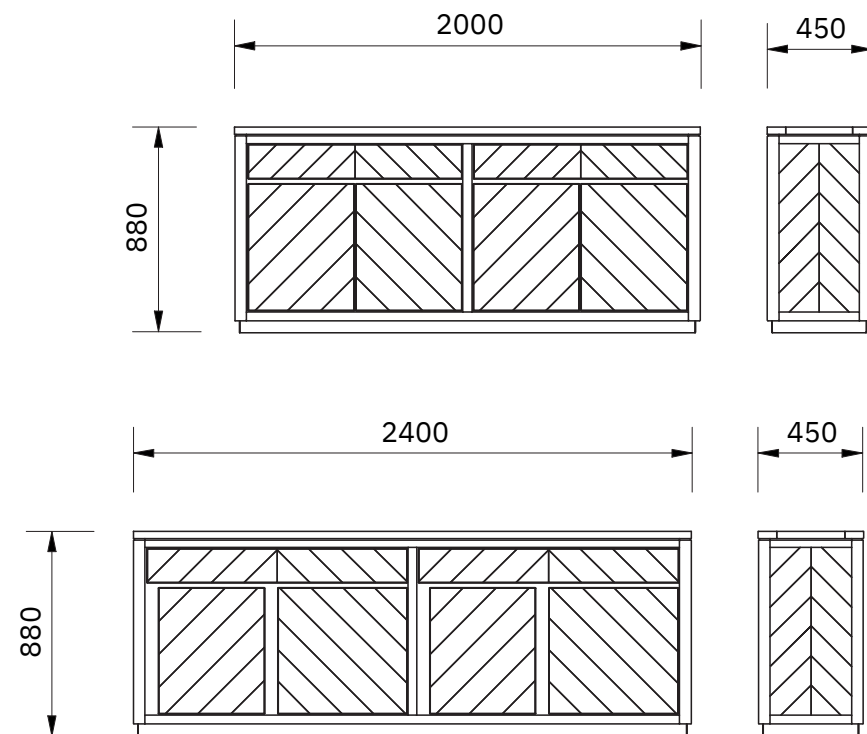

Console
Dimensions
500 x 500 x 500

Console
Dimensions
1600 x 450 x 760

Extension Dining
Tables
Dimensions
1800~2700 x
1200 x 765
2100~3000 x
1200 x 765

Dining Tables
Dimensions
2000 x 1050 x 765
2400 x 1050 x 765

loungely

www.loungely.com.au

DINING TABLE

Tasman Dining Collection

DIMENSIONS

loungely

www.loungely.com.au

BUFFET

Tasman Dining Collection

DIMENSIONS

loungely

www.loungely.com.au

TV UNIT

Tasman Dining Collection

DIMENSIONS

loungely