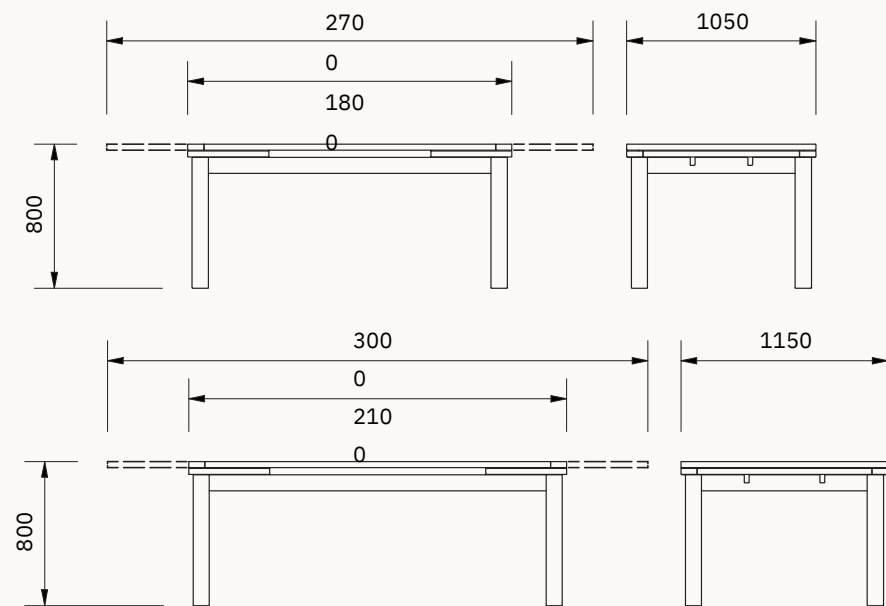

TV Unit
Dimensions
2400 x 450 x 550

TV Unit
Dimensions
2000 x 450 x 550

Buffet
Dimensions
2400 x 450 x 880

Buffet
Dimensions
2000 x 450 x 880

Lamp Table
Dimensions
550 x 550 x 500

Coffee Table
Dimensions
650 x 650 x 450

Console
Dimensions
500 x 500 x 500

Console
Dimensions
1600 x 450 x 760

Extension Dining
Tables
Dimensions
1800~2700 x
1200 x 765
2100~3000 x
1200 x 765

Dining Tables
Dimensions
2000 x 1050 x 765
2400 x 1050 x 765

SOLID MESSMATE

loungely

www.loungely.com.au

loungely

www.loungely.com.au

EXTENSION DINING TABLE

Tasman Dining Collection

DIMENSIONS