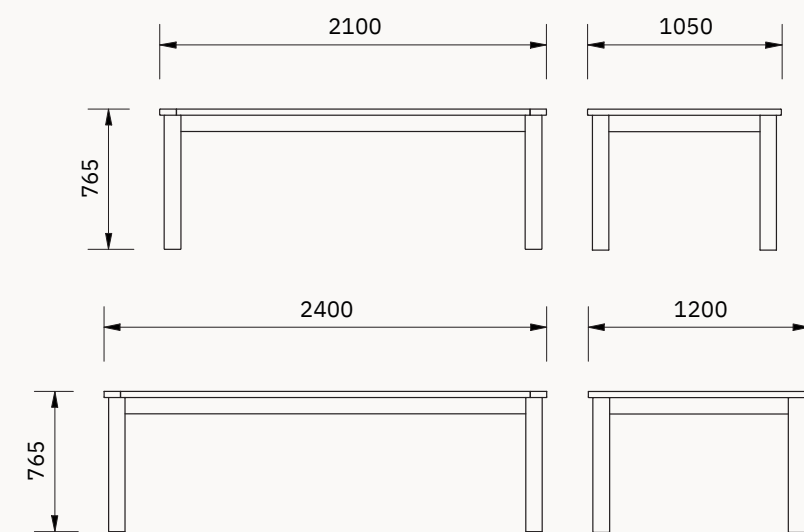

Console
Dimensions
500 x 500 x 500

Console
Dimensions
1600 x 450 x 760

Extension Dining
Tables
Dimensions
1800~2700 x
1200 x 765
2100~3000 x
1200 x 765

Dining Tables
Dimensions
2000 x 1050 x 765
2400 x 1050 x 765

loungely

www.loungely.com.au

DINING TABLE

Tasman Dining Collection

DIMENSIONS

loungely

www.loungely.com.au

BUFFET

Tasman Dining Collection

DIMENSIONS

loungely

www.loungely.com.au

TV UNIT

Tasman Dining Collection

DIMENSIONS

loungely