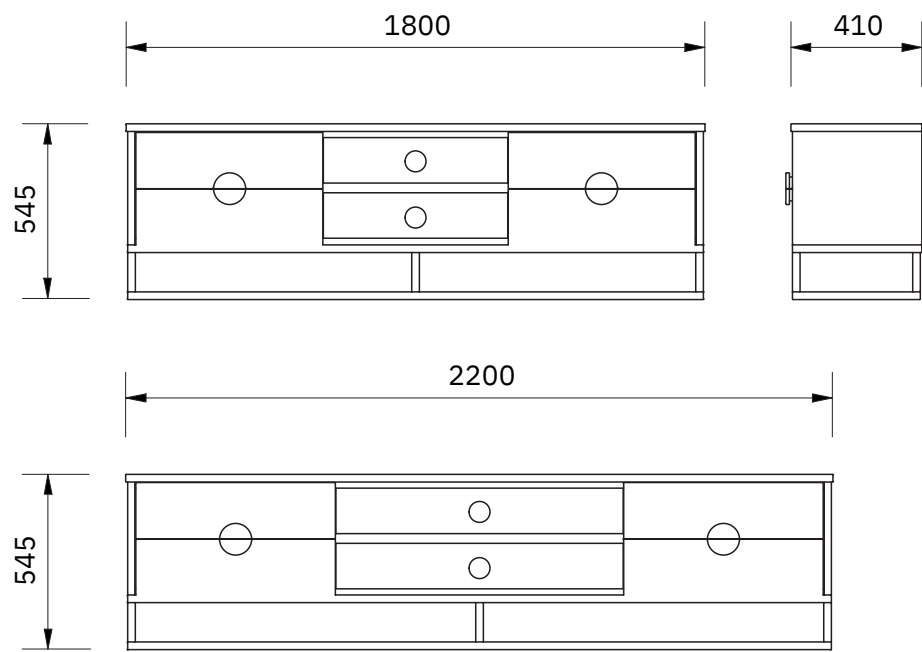

TV Unit
Dimensions
2200 x 410 x 545

Coffee Table
Dimensions
1400 x 650 x 380

TV Unit
Dimensions
1800 x 410 x 545

Console
Dimensions
1500 x 400 x 770

Buffet
Dimensions
2200 x 410 x 545

Dining Table
Dimensions
2100 x 1000 x 760

DIMENSIONS

TV UNIT

BNaolalyh Dining Colllectiontion

DIMENSIONS

loungely

loungely.com.au

loungely

loungely.com.au

BUFFET

BNaolalyh Diining Colllecttion

DIMENSIONS

COFFEE TABLE

Noah Dining Collection

DIMENSIONS

LAMP TABLE

Noah Dining Collection

DIMENSIONS

Pricing — Ex Warehouse

Noah Dining Collection

Dining Table 2100

Dining Table 2500

Buffet 1800 Buffet 2200

TV Unit 1800 TV Unit 2200

Hall Table 1800