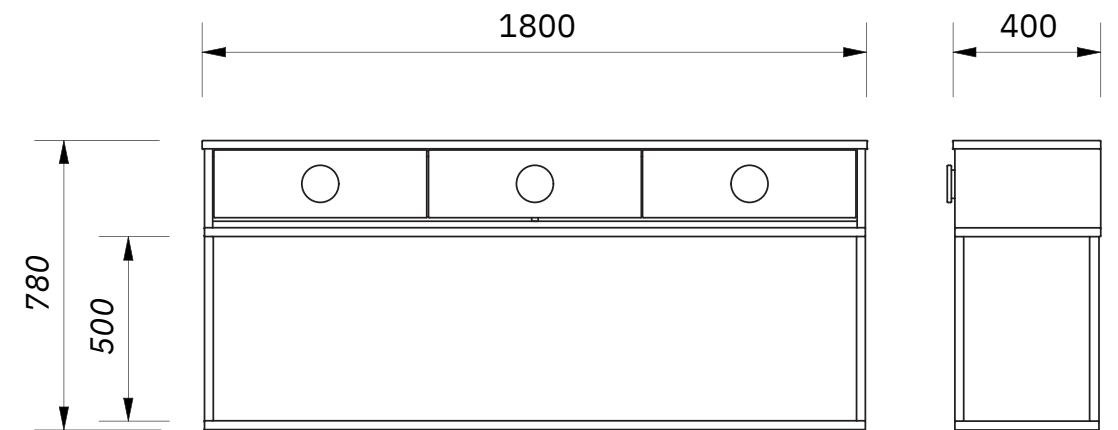

DIMENSIONS