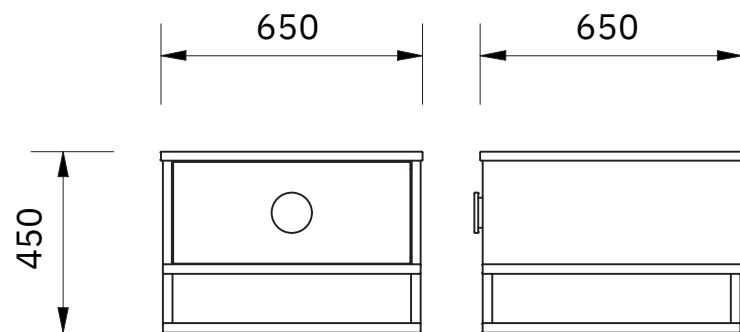

TV Unit
Dimensions
2200 x 410 x 545

Coffee Table
Dimensions
1400 x 650 x 380

TV Unit
Dimensions
1800 x 410 x 545

Console
Dimensions
1500 x 400 x 770

Buffet
Dimensions
2200 x 410 x 545

Dining Table
Dimensions
2100 x 1000 x 760

DIMENSIONS

TV UNIT

BNaolalyh Dining Colllectiontion

DIMENSIONS

loungely

loungely.com.au

loungely

loungely.com.au

BUFFET

BNaolalyh Diining Colllecttion

DIMENSIONS

COFFEE TABLE

Noah Dining Collection

DIMENSIONS

LAMP TABLE

Noah Dining Collection

DIMENSIONS

Pricing — Ex Warehouse

Noah Dining Collection

Dining Table 2100

Dining Table 2500

Buffet 1800 Buffet 2200

TV Unit 1800 TV Unit 2200

Hall Table 1800