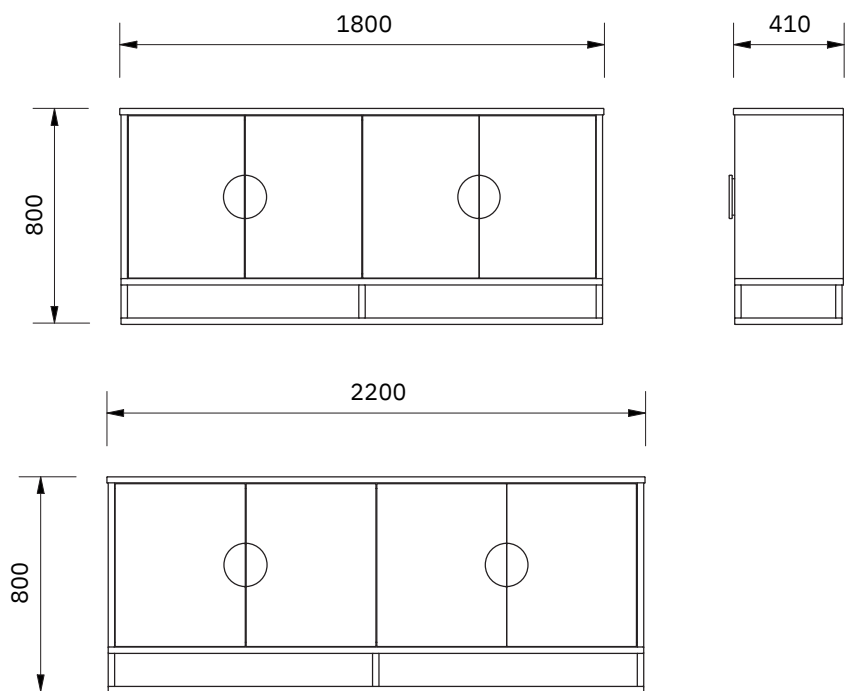

DIMENSIONS