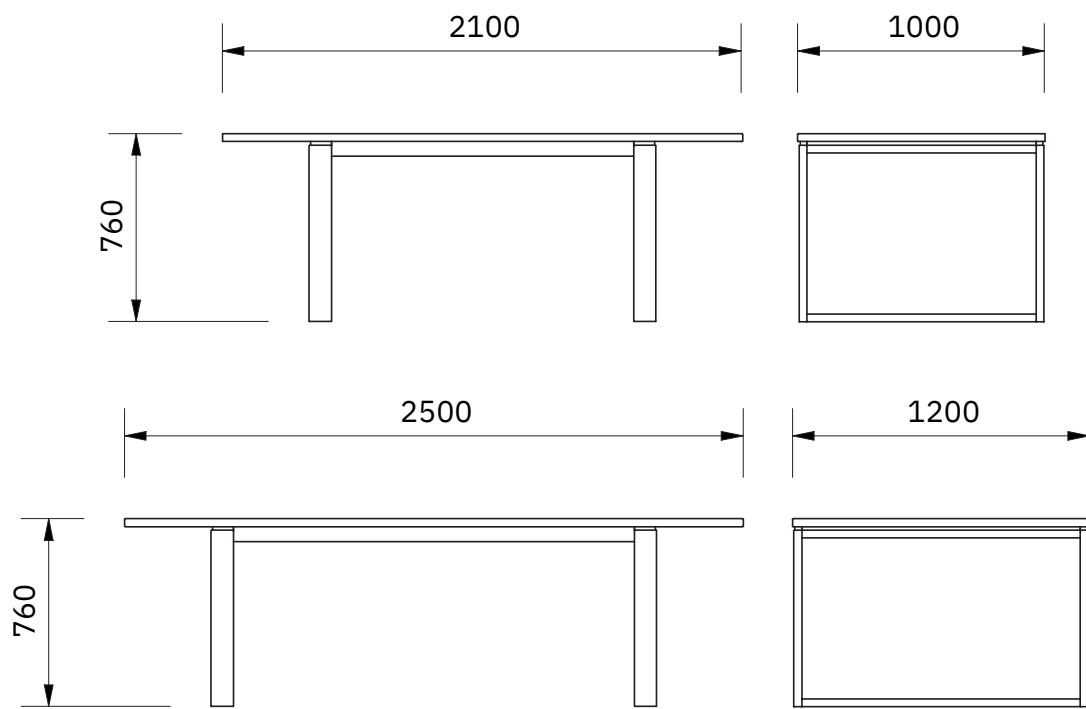

TV Unit
Dimensions
2200 x 410 x 545

Coffee Table
Dimensions
1400 x 650 x 380

TV Unit
Dimensions
1800 x 410 x 545

Console
Dimensions
1500 x 400 x 770

Buffet
Dimensions
2200 x 410 x 545

Dining Table
Dimensions
2100 x 1000 x 760

Buffet
Dimensions
1800 x 410 x 545

Dining Table
Dimensions
2500 x 1200 x 760

Lamp Table
Dimensions
650 x 650 x 450

Warranty

All of our product is backed by a 12 month structural warranty.

AMERICAN OAK

loungely

loungely.com.au

loungely

loungely.com.au

DINING TABLE

Noah Dining Collection

DIMENSIONS

CONSOLE

Noah Dining Collection

DIMENSIONS

Pricing — Ex Warehouse

Noah Dining Collection

Dining Table 2100

Dining Table 2500

Buffet 1800 Buffet 2200

TV Unit 1800 TV Unit 2200

Hall Table 1800